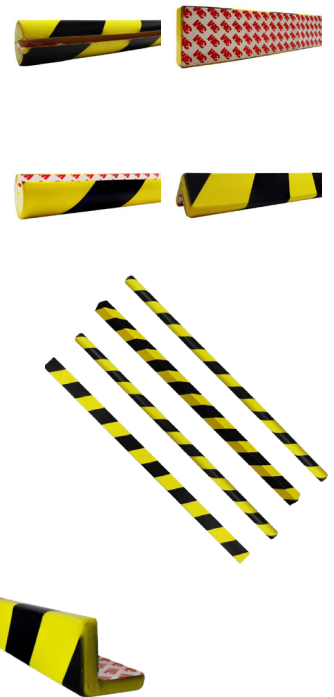

## FEATURES:

- Impact-absorption to prevent damage and injury
- No more scrapes from sharp edges or bumps to the head from low objects
- Suitable for use both indoors and out
- Can easily be cut to the required length with a sharp knife
- Self-adhesive feature
- Constructed of Polyurethane Foam

## PU FOAM IMPACT PROTECTORS

With four designs to choose from, the PU foam impact protectors are the perfect solution for warehouse environments where both people and machinery are at risk of collisions and injury. With high visibility yellow and black colours warning people on potential hazards, this absorbs impacts to prevent damage to equipment and injury to workers and visitors.

Easy to install thanks to the adhesive backing, these can be placed on a corner or over a protrusion for edge protection, or simply along a flat or curved surface for wall protection – choose the version which best suits your needs. All 1 metre in length, these are easy to cut down to your desired size using a sharp knife and can be used indoors and out.

Made from a durable polyurethane foam and manufactured for Vigil Products, the long-lasting surface and corner protector is also suitable for sharp edges and low ceilings to prevent scratches and bumps.