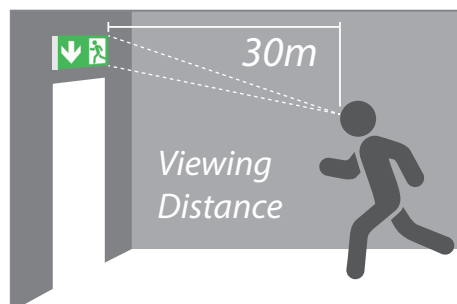

Dimensions