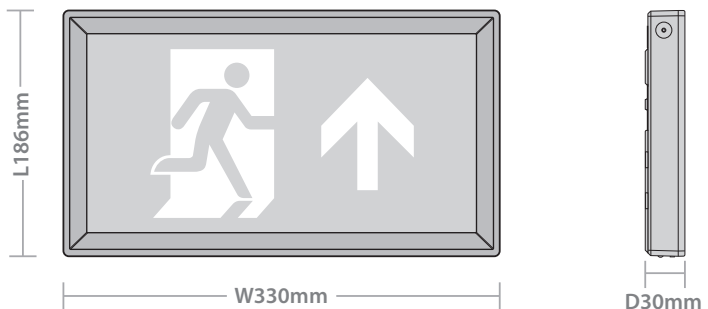

ARTEMIS

SLEEK EXIT SIGN

Artemis is an ultra shallow profile emergency exit sign box suitable for wall mounting in any commercial application. The luminaire is fitted with an innovative threshold light feature which is adjustable for optimum illumination. Supplied with an Up Arrow Legend as standard, a choice of other arrow legends are available for easy user retrofit to suit the installation. A self test option ensures compliance with testing regulations.

Features

- Sleek, shallow profile design
- Maintained or non-maintained operation
- Stand alone self test version available
- Fitted with the latest technology LiFePO4 batteries
- Supplied with Up arrow legend. Other legends available to order separately

Specification

Material:	Polycarbonate
Colour Temperature:	6500K
Colour Finish:	White RAL9003
CRI	Ra > 80
LED Lifetime:	L70B50 36,000 Hrs
IP Rating:	IP20
Working Temperature:	0°C to 45°C
Emergency Battery Type:	LiFePO4
Electrical Class:	Class: II
Guarantee:	5 Years (Batteries 2 Years)

Dimensions

Product Code	Description	Wattage	Lumen Output	Net Weight (kg)	Barcodes
ART/30	Artemis Exit Sign c/w Up Legend	3.2W	96 lm	0.632	5055807625388
ART/30/ST	Artemis Self Test Exit Sign c/w Up Legend	3.2W	96 lm	0.632	5055807625326
ART/ELD	Replacement Exit Legend - Arrow Down	-	-	0.1	5055807625289
ART/ELL	Replacement Exit Legend - Arrow Left	-	-	0.1	5055807625302
ART/ELR	Replacement Exit Legend - Arrow Right	-	-	0.1	5055807625319
ART/ELU	Replacement Exit Legend - Arrow Up	-	-	0.1	5055807625296