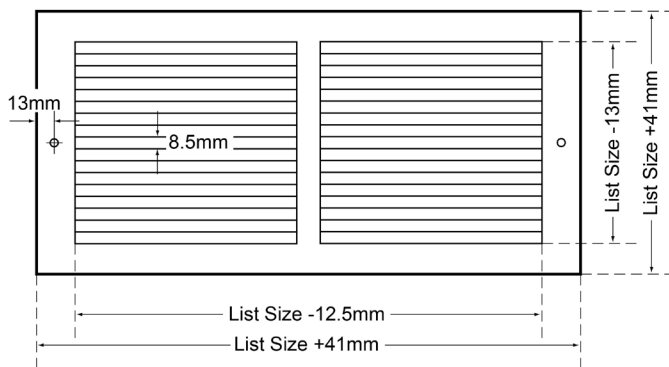

Slimline and unobtrusive the unit offers a free area around 66% for economical selection and is readily available in a wide variety of normal and reverse of list sizes. Standard finishes are Satin Aluminium. White finish or RAL colours available on request.

Product Availability

Individual packs.

Product Code	Product Description	Size	Colours
AFP [please see free area table below for number reference e.g. AFP 300200]	Astro Plates	300x200mm [please see free area table below]	Satin Aluminium

Dimensional Data

FRONT ELEVATION

SECTIONAL ELEVATION

For outside dimensions +41mm to the louver sizes seen in the table below e.g. **305 x 305 louver measurement would have external dimensions of 346 x 346mm**

Size in mm.	100	150	200	250	300	350	400	450	500	600
100	102x102	152x102	203x102	254x102	305x102	356x102	406x102	457x102	508x102	610x102
150		152x152	203x152	254x152	305x152	356x152	406x152	457x152	508x152	610x152
200			203x203	254x203	305x203	356x203	406x203	457x203	508x203	610x203
250				254x254	305x254	356x254	406x254	457x254	508x254	610x254
300					305x305	356x305	406x305	457x305	508x305	610x305
350						356x356	406x356	457x356	508x356	610x356
400							406x406	457x406	508x406	610x406
450								457x457	508x457	610x457
500									508x508	610x508
600										610x610