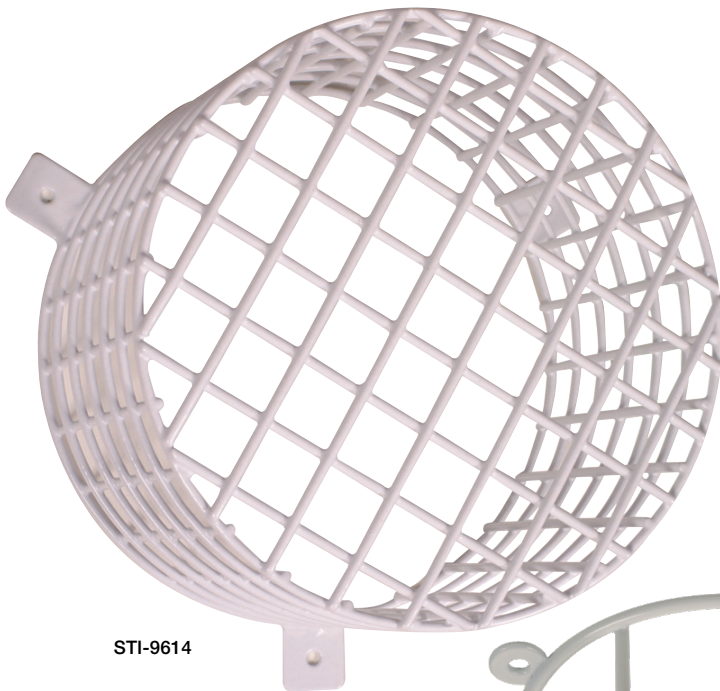

STI Beacon & Sounder Cages

STI-9614

STI-9665

PRODUCT OVERVIEW

These cages are an excellent way to help protect your beacons and sounders against both vandalism and accidental damage. The newest addition to the STI Wire Guard Range, these Stoppers were created in response to multiple requests from STI customers. They are easy to install with all screws and anchors provided. Constructed from corrosion resistant plastic coated, heavy-duty galvanised steel rod, they can cope with the severest of abuse from vandalism and accidental damage, and are for use internally and externally.

HOW IT WORKS

A simple 4 fixing point installation makes them easy to mount, and removal is simple for servicing the protected device. They are highly recommended for areas where abuse is severe or it is imperative sounders and beacons continue to operate.

KEY FEATURES

General Information

- Help to protect the operation of beacons and sounders from theft and vandalism.
- Three year guarantee against breakage in normal use.

Design

- These steel cages are designed to protect beacons and sounders from vandalism and misuse.
- Designed so there is no interference with the operation of the protected device.

Construction

- Constructed from plastic coated, heavy-duty galvanised steel rod.

Installation

- A simple 4 fixing point installation can retrofit over existing devices.
- Fast and easy installation.
- Simple removal for servicing of devices.