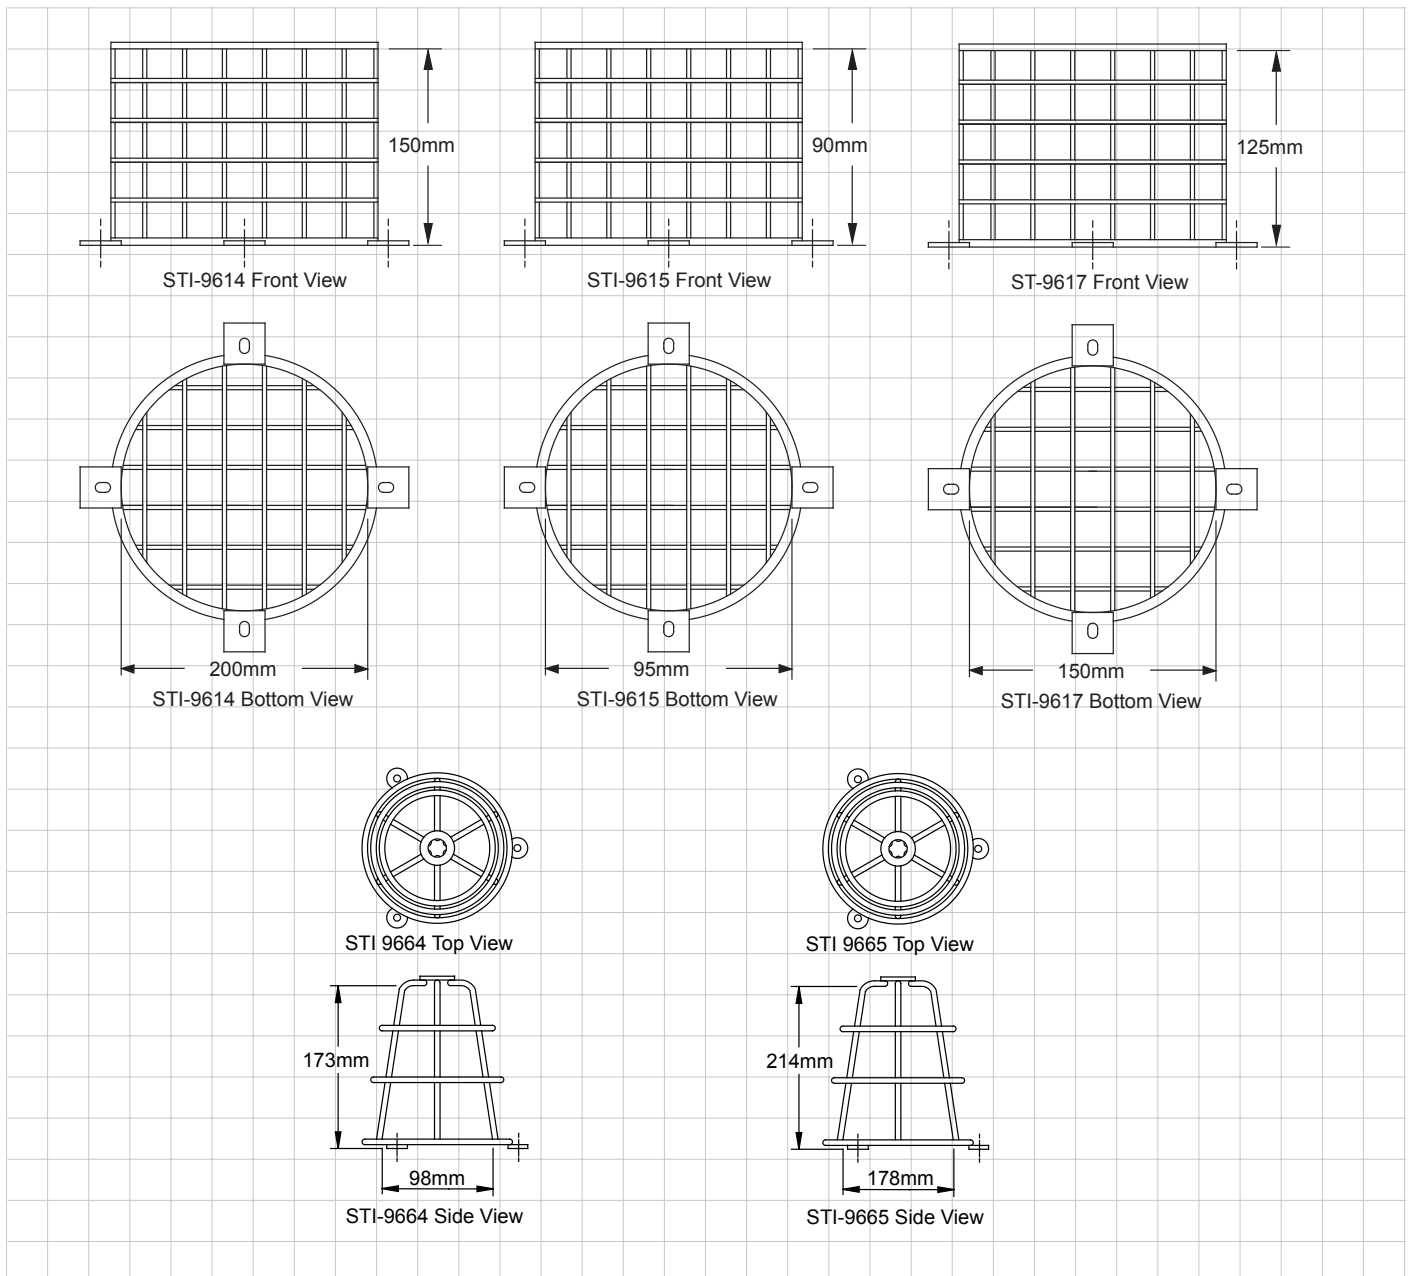

Options

- Where additional security is required, tamper resistant screws and matching bits are available.

STI Beacon & Sounder Cages

Dimensions and Technical Information

MODELS AVAILABLE

- STI-9614** Beacon Sounder Cage
- STI-9615** Beacon Sounder Cage
- STI-9617** Beacon Sounder Cage
- STI-9664** Beacon Sounder Cage
- STI-9665** Beacon Sounder Cage

*NB Cage sizes may vary from -5 to +5 millimetres

Product Code	Diameter	Depth
STI-9614	200mm	150mm
STI-9615	95mm	90mm
STI-9617	150mm	125mm
STI-9664	98mm	173mm
STI-9665	178mm	214mm

Safety Technology International