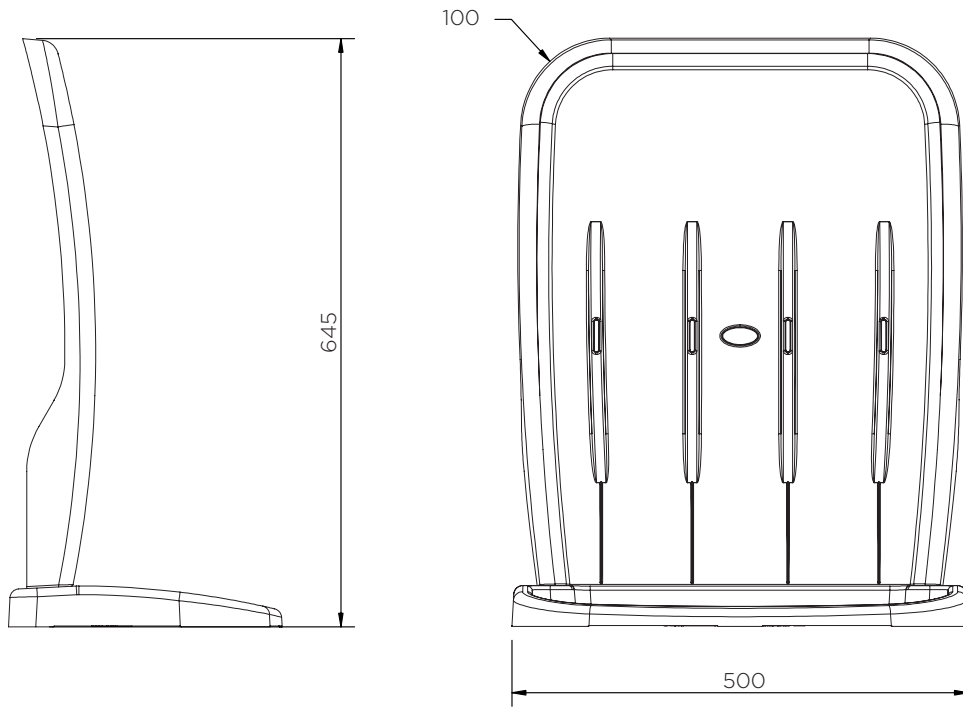

Fire Extinguisher Stand (JFP10)

Technical Data

	Colour	H x W x D (mm)	Max. Ø (mm)	Weight (kg)
JFP10	●	645 x 500 x 300	195	3

Fire Extinguisher Stand (JFP10)

Technical Data

Fire Extinguisher Stand (JFP10)

Technical Data

JFP10

Pieces per pallet	66
20' container	528
40' high cube container	1188
13.6 m trailer	1452

The information is to our best knowledge true and accurate but all recommendations or suggestions are made without guarantee.