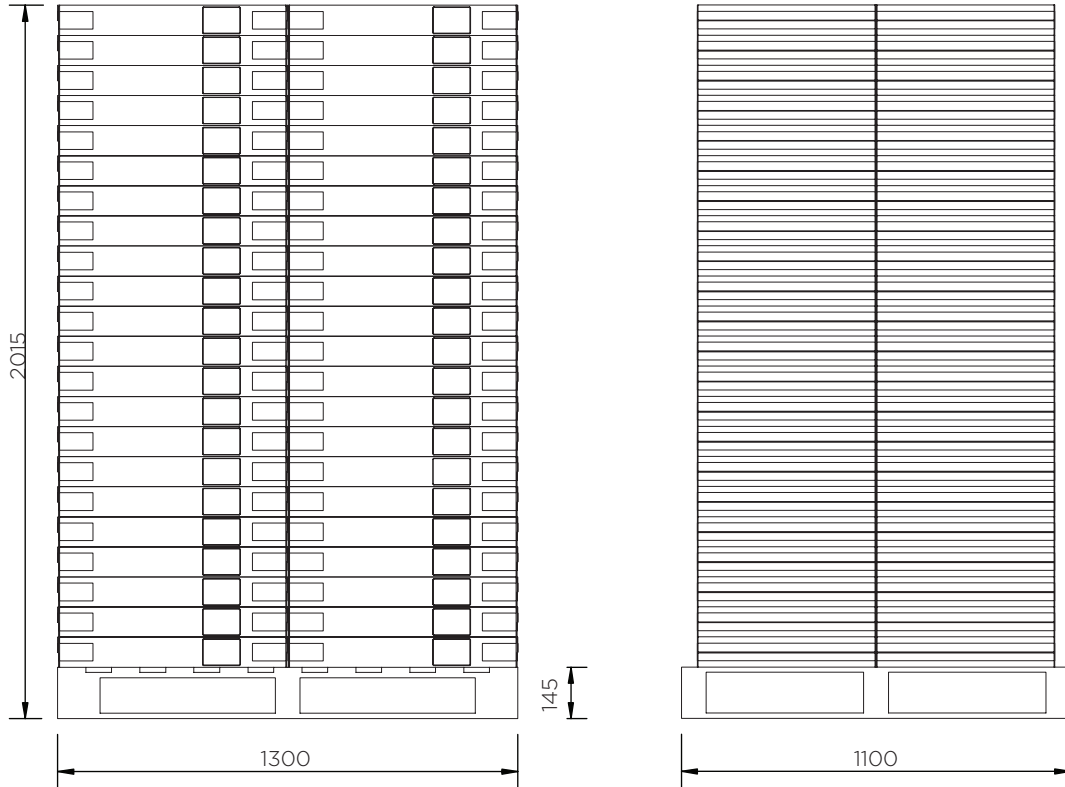

Fire Extinguisher Stand (JFP10)

Technical Data

	Colour	H x W x D (mm)	Max. Ø (mm)	Weight (kg)
JFP10	●	645 x 500 x 300	195	3

Fire Extinguisher Stand (JFP10)

Technical Data

Fire Extinguisher Stand (JFP10)

Technical Data

JFP10

Pieces per pallet	66
20' container	528
40' high cube container	1188
13.6 m trailer	1452

The information is to our best knowledge true and accurate but all recommendations or suggestions are made without guarantee.