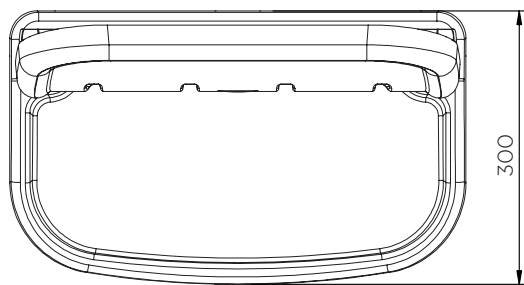

Fire Extinguisher Stand (JFP10)

Technical Data

	Colour	H x W x D (mm)	Max. Ø (mm)	Weight (kg)
JFP10	●	645 x 500 x 300	195	3

Fire Extinguisher Stand (JFP10)

Technical Data

Fire Extinguisher Stand (JFP10)

Technical Data

JFP10

Pieces per pallet	66
20' container	528
40' high cube container	1188
13.6 m trailer	1452

The information is to our best knowledge true and accurate but all recommendations or suggestions are made without guarantee.