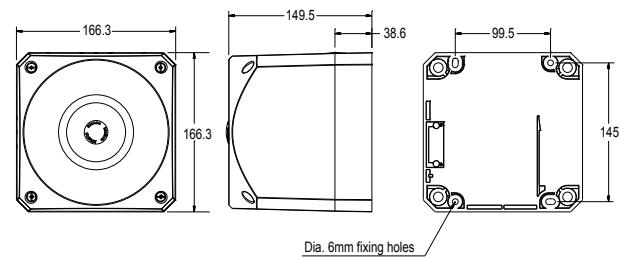

Nexus 105/110/120 Sounder

High output sounders certified to EN54.

Connections are made to the base during the initial wiring phase which results in faster and more reliable installation. In addition, the head is fixed by quarter turn fasteners enabling faster installation and accurate seal compression for weatherproofing.

IP66 as standard means that Nexus can be installed in almost any location.

Features

- 105dB, 110dB and 120dB sound output variants
- Three alarm stages
- First-fix, wire to base technology
- IP66 rated
- Volume control for greater flexibility - 20dB
- 64 tones

Nexus 105

Nexus 110/120

Specifications

Part No.	Description	Colours	Audibility at 1m	Tones	Voltage	Current (tone dependent)
PNS-0001	Nexus 105	Red	105dB (A)	64	10-60V DC	8-40mA
PNS-0013	Nexus 110	Red	110dB (A)	64	10-60V DC	10-50mA
PNS-0005	Nexus 120	Red	120dB (A)	64	10-60V DC	120-550mA

IP Rating: IP66 **Operating Temp:** -25°C to +70°C **Cable Entries:** 5 **Weight:** 105dB Sounder - 0.7kg; 110dB Sounder - 1.1Kg; 120dB Sounder - 1.8Kg
Compliance: EN54-3 Type B