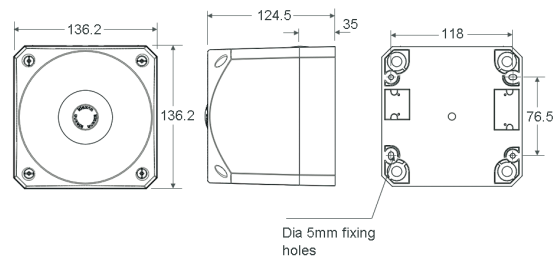

Nexus 105/110/120 Sounder

High output sounders certified to EN54.

Connections are made to the base during the initial wiring phase which results in faster and more reliable installation. In addition, the head is fixed by quarter turn fasteners enabling faster installation and accurate seal compression for weatherproofing.

IP66 as standard means that Nexus can be installed in almost any location.

Features

- 105dB, 110dB and 120dB sound output variants
- Three alarm stages
- First-fix, wire to base technology
- IP66 rated
- Volume control for greater flexibility - 20dB
- 64 tones

Nexus 105

Nexus 110/120

Specifications

Part No.	Description	Colours	Audibility at 1m	Tones	Voltage	Current (tone dependent)
PNS-0001	Nexus 105	Red	105dB (A)	64	10-60V DC	8-40mA
PNS-0013	Nexus 110	Red	110dB (A)	64	10-60V DC	10-50mA
PNS-0005	Nexus 120	Red	120dB (A)	64	10-60V DC	120-550mA

IP Rating: IP66 **Operating Temp:** -25°C to +70°C **Cable Entries:** 5 **Weight:** 105dB Sounder - 0.7kg; 110dB Sounder - 1.1Kg; 120dB Sounder - 1.8Kg
Compliance: EN54-3 Type B