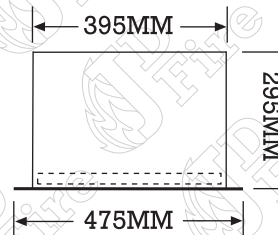

(front view)

(side view)

Cabinet Specifications:

- Cabinet & Door: 16swg Zintec Steel.
- Colour: As Standard Red Ral 3002.
- Glass: 6mm Georgian Wired, PRV Lettering.
- Lock: Yale Slam Lock Keyed Alike.
- Hinge: Stainless Steel Piano Hinge.
- Conforms: To BS 5041 Part 5.

230mm Diameter
Hole For
Valve Entry

(Top view)

Options:

- 1) Full cabinet polyester powder coated to your colour specifications, all we need is a Ral or BS number.
- 2) Cabinets can be manufactured to your individual specifications and dimensions.
- 3) Cabinets can be manufactured to take fire brigade budget locks recommended on solid door version.

(Minimum aperture 405mm wide 605mm high)

Ref:	Specifications:	Back Box Dimensions:			Approx. Weight Kgs
		High mm	Width mm	Depth mm	
Elite 1802	Red As Standard	595	395	295	18