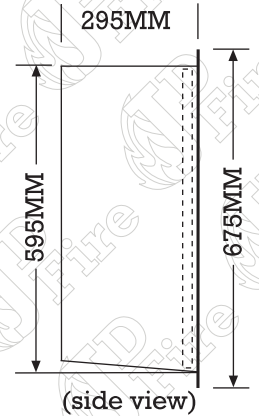

(front view)

(side view)

Cabinet Specifications:

- Cabinet & Door: 16swg Zintec Steel.
- Colour: As Standard Red Ral 3002.
- Glass: 6mm Georgian Wired, PRV Lettering.
- Lock: Yale Slam Lock Keyed Alike.
- Hinge: Stainless Steel Piano Hinge.
- Conforms: To BS 5041 Part 5.

230mm Diameter
Hole For
Valve Entry

(Top view)

Options:

- 1) Full cabinet polyester powder coated to your colour specifications, all we need is a Ral or BS number.
- 2) Cabinets can be manufactured to your individual specifications and dimensions.
- 3) Cabinets can be manufactured to take fire brigade budget locks recommended on solid door version.

(Minimum aperture 405mm wide 605mm high)

Ref:	Specifications:	Back Box Dimensions:			Approx. Weight Kgs
		High mm	Width mm	Depth mm	
Elite 1802	Red As Standard	595	395	295	18